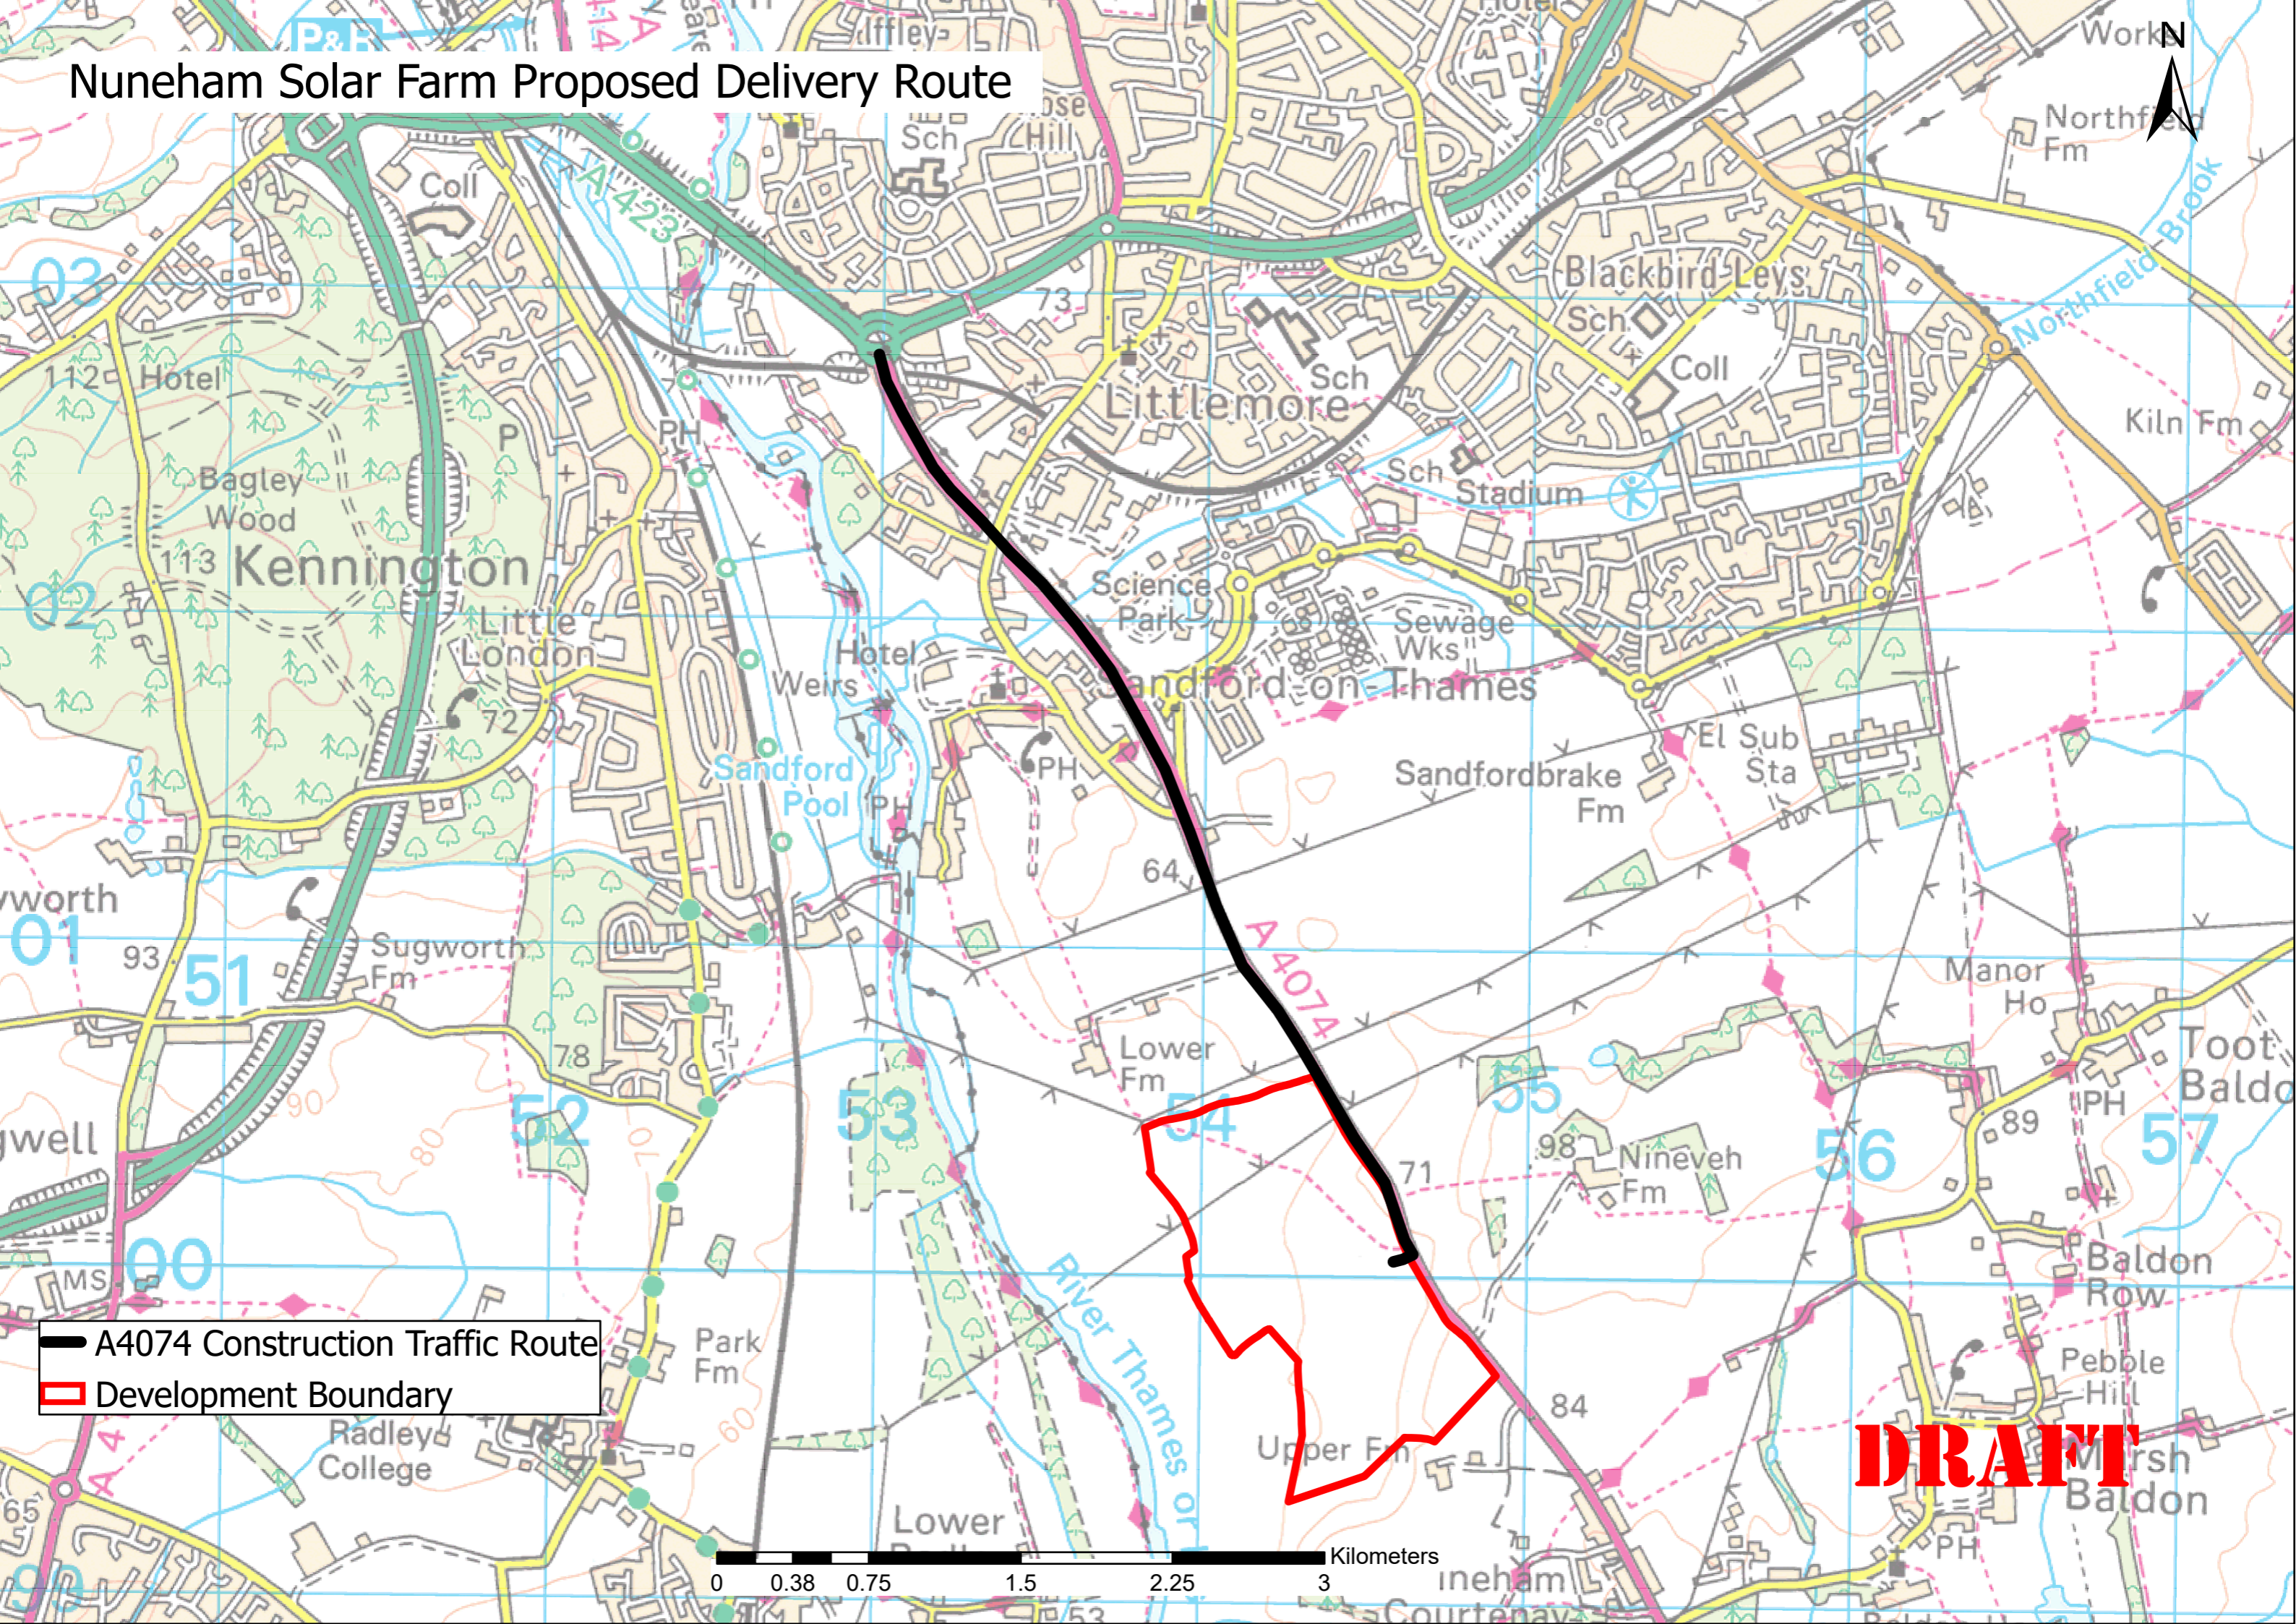

# Nuneham Solar Farm Proposed Delivery Route

— A4074 Construction Traffic Route  
— Development Boundary

0 0.38 0.75 1.5 2.25 3 Kilometers

**DRAFT**